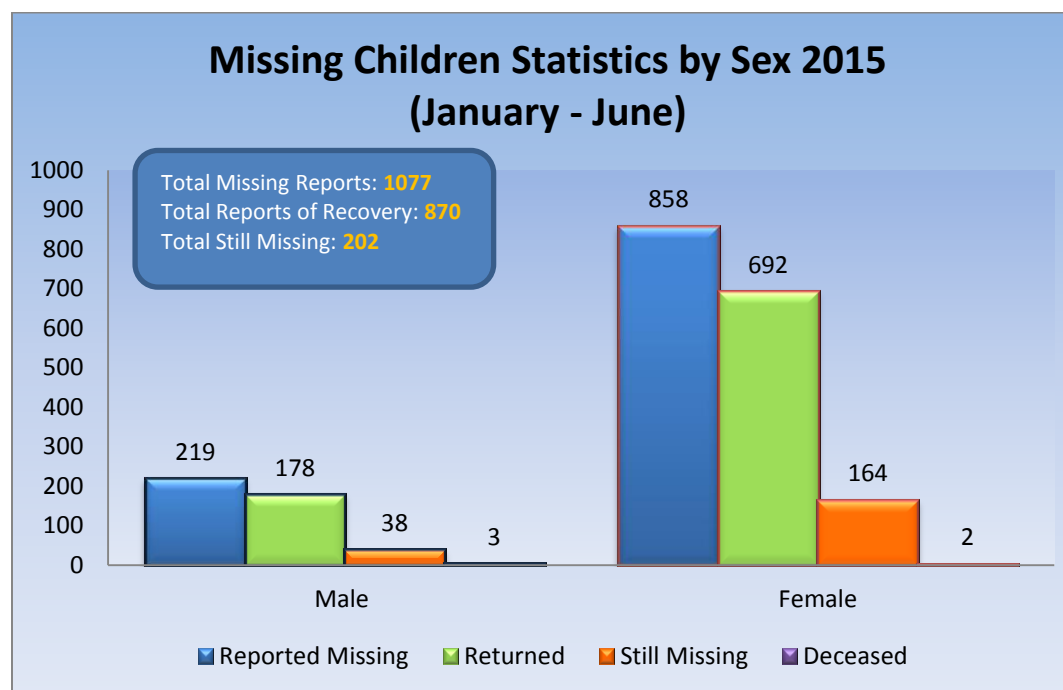

**Missing Children Statistics by Sex (January-June 2015) (Preliminary)**

Month	Reported Missing			Returned			Still Missing			Deceased		
	Total	Male	Female	Total	Male	Female	Total	Male	Female	Total	Male	Female
January	153	32	121	129	27	102	23	5	18	1	0	1
February	184	38	146	159	31	128	24	6	18	1	1	0
March	203	42	161	175	34	141	28	8	20	0	0	0
April	156	31	125	135	28	107	19	2	17	2	1	1
May	192	39	153	141	30	111	50	8	42	1	1	0
June	189	37	152	131	28	103	58	9	49	0	0	0
	1077	219	858	870	178	692	202	38	164	5	3	2

**Source:** Missing Person Monitoring Unit

**Note:** Statistics presented are as reported by the Missing Person Monitoring Unit

**Source:** Office of the Children's Registry & Missing Person Monitoring Unit